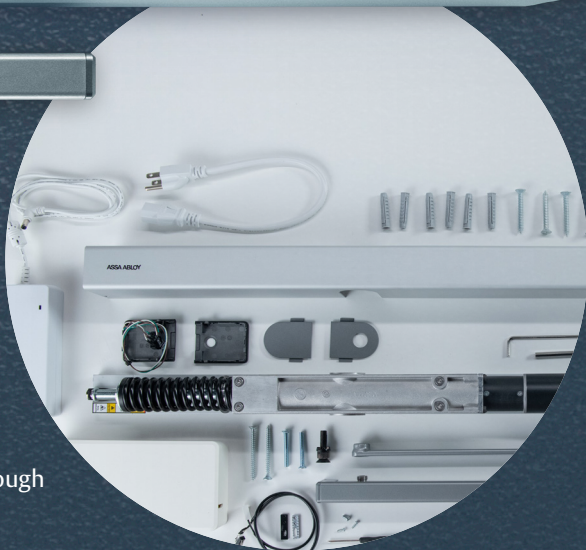

Max weight: 200 lbs
Manual push force: 5–15 lbs.

Color options

Clear

Dark bronze

Arm options

Push

Pull

Touch-free access solution

Smart access

- ✓ Expedites setup process
- ✓ Door functions controlled by app
- ✓ Apple App Store & Google Play Store availability

Expert installation

- ✓ Retrofit existing manual doors
- ✓ Quick, professional installation
- ✓ No electrician required
- ✓ Mobile app for installation walkthrough