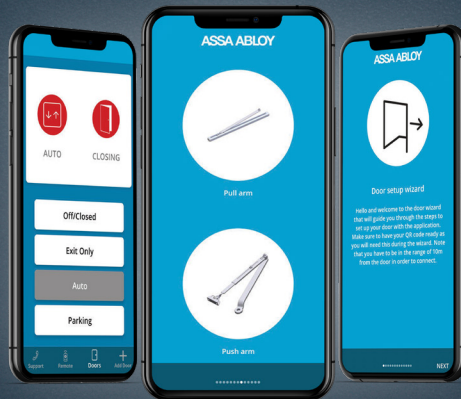

The ASSA ABLOY SW60 combines touch-free solutions, smart
access controls and command responsiveness with sleek
appeal, slim design and the ability to convert virtually any
interior door into a germ-free entrance.

Welcome to the new reality with the ASSA ABLOY SW60.

Small but mighty

The ASSA ABLOY SW60's sleek design may blend in, but its powerhouse of options, control and assistance stands out.

Setup assist

Our app walks you through the process from install to operation.

Door control

Open, close and lock doors at the push of a button.

Custom functions

Personalize the ASSA ABLOY SW60 with customizable settings and preferences.

THE SW60

Technical specs

39.5" header
Max width: 48"

Max weight: 200 lbs
Manual push force: 5–15 lbs.

Color options

Clear

Dark bronze

Arm options

Push

Pull

Touch-free access solution